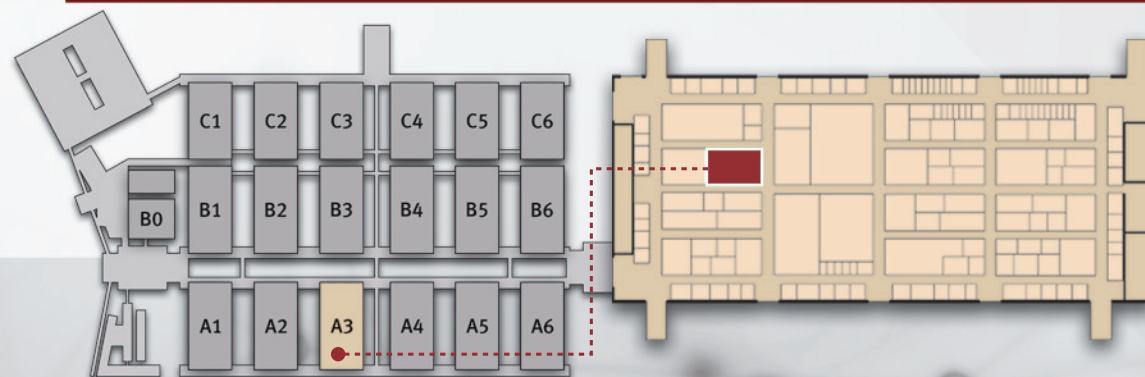

www.walvoil.com

BAUMA 2019

32nd Edition of the World's Leading Trade Fair for Construction Machinery, Building Material Machines, Construction Vehicles and Construction Equipment.

Messe München, Germany

April 8-14, 2019

Visit us:

Hall A3 – Stand 339

A member of